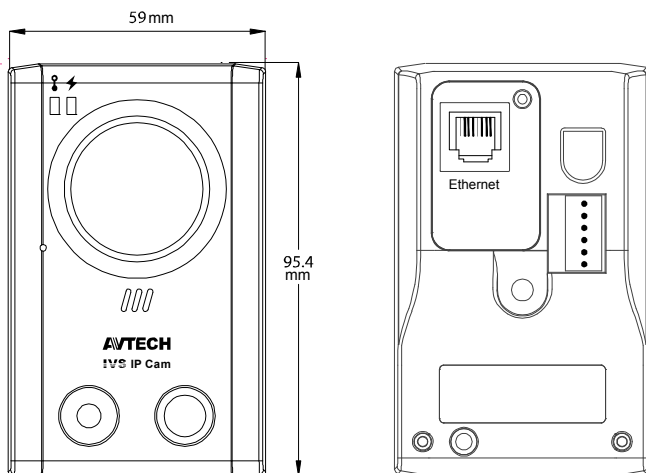

Dimensions

SPECIFICATIONS

■ Network	
Network Compression	H.264 / MPEG4 / MJPEG
Multiple Video Streaming (Encode Modes, IPS, Resolution)	3 (H.264, MJPEG, MPEG4)
LAN Port	YES
LAN Speed	10/100 Based-T Ethernet
Supported Protocols	DDNS, PPPoE, DHCP, NTP, SNTP, TCP/IP, ICMP, SMTP, FTP, HTTP, RTP, RTSP, UPnP
Frame Rate	NTSC:30, PAL:25
Number of Online Users	10
Security	Multiple user access levels with password
Remote Access	(1) Internet Explorer on Windows operating system (2) EagleEyes on iPhone, iPad & Android mobile devices
■ Camera	
Image Sensor	1/3" Live MOS image sensor
Video Resolution	SXGA, SXVGA, 720P, VGA, QVGA
Min Illumination	0.1 Lux / F1.5, 0 Lux (LED ON)
Shutter Speed	1 / 60 (1/50) to 1 / 100,000 sec.
S/N Ratio	More than 48dB (AGC off)
Lens	f3.8mm / F1.5
Viewing Angle	80.4° (Diagonal) / 65.4° (Horizontal) / 49.9° (Vertical)
White LED	YES (1W, 10 meters)
White Balance	ATW
AGC	Auto
IRIS Mode	AES
PIR Sensor	Detection Range 76° wide angle with up to 6m long distance at 2m height (under 30°C)
Micro SD Card Slot	YES
External Alarm I/O	YES
Microphone	YES
Speaker	YES
Power Source (±10%)	5V / 2A
Operating Temperature	0°C~40°C
■ Others	
Mobile Surveillance	iPad / iPhone / Android mobile device
Push Video	YES
Audio Detection	YES
RTC (real-time clock)	YES
Motion Detection	YES
Digital Pan / Tilt / Zoom	YES
Event Notification	FTP / Email / Push Video
Minimum Web Browsing Requirements	<ul style="list-style-type: none"> • Pentium 4 CPU 1.3 GHz or higher, or equivalent AMD • 256 MB RAM • AGP graphics card, Direct Draw, 32MB RAM • Windows 7, Vista & XP, DirectX 9.0 or later • Internet Explorer 7.x or later

* The specifications are subject to change without notice.

** Dimensional tolerance: (± 5mm)